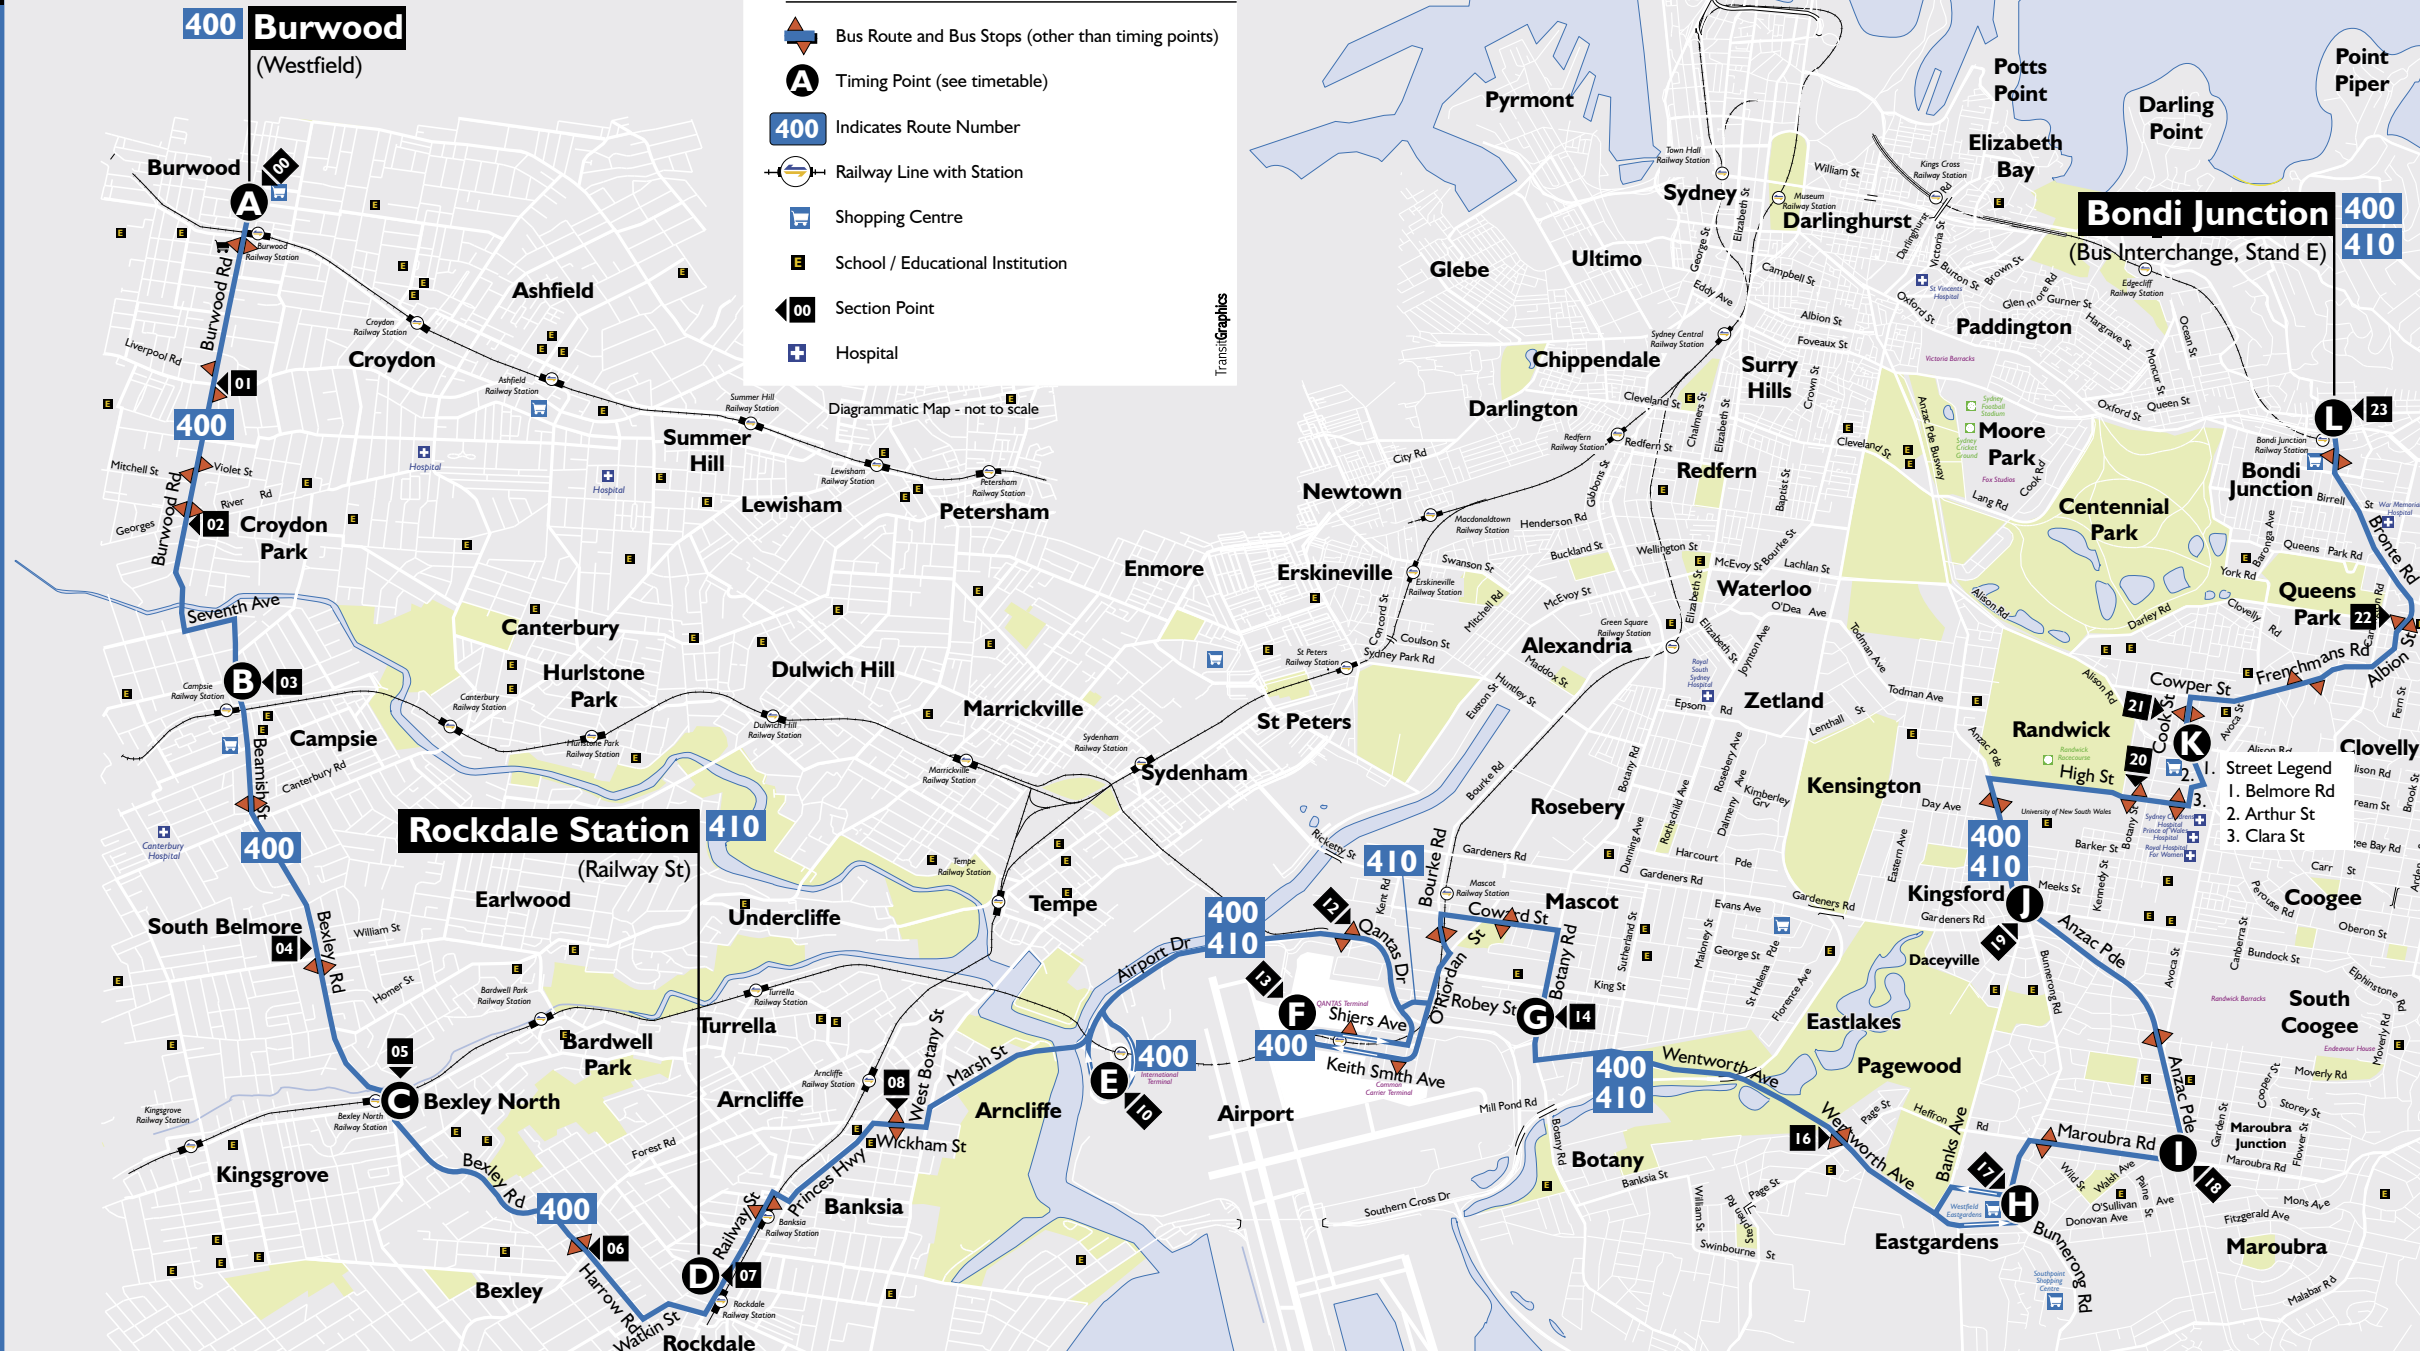

400/410 Burwood ◀▶ Rockdale ◀▶ Airport ◀▶ Bondi Junction

Fare and Ticket information is available in our ticket guide.

Legend

- Bus Route and Bus Stops (other than timing points)
- Timing Point (see timetable)
- 400** Indicates Route Number
- Railway Line with Station
- Shopping Centre
- School / Educational Institution
- Section Point
- Hospital

Diagrammatic Map - not to scale

1. Street Legend
2. Belmore Rd
3. Clara St