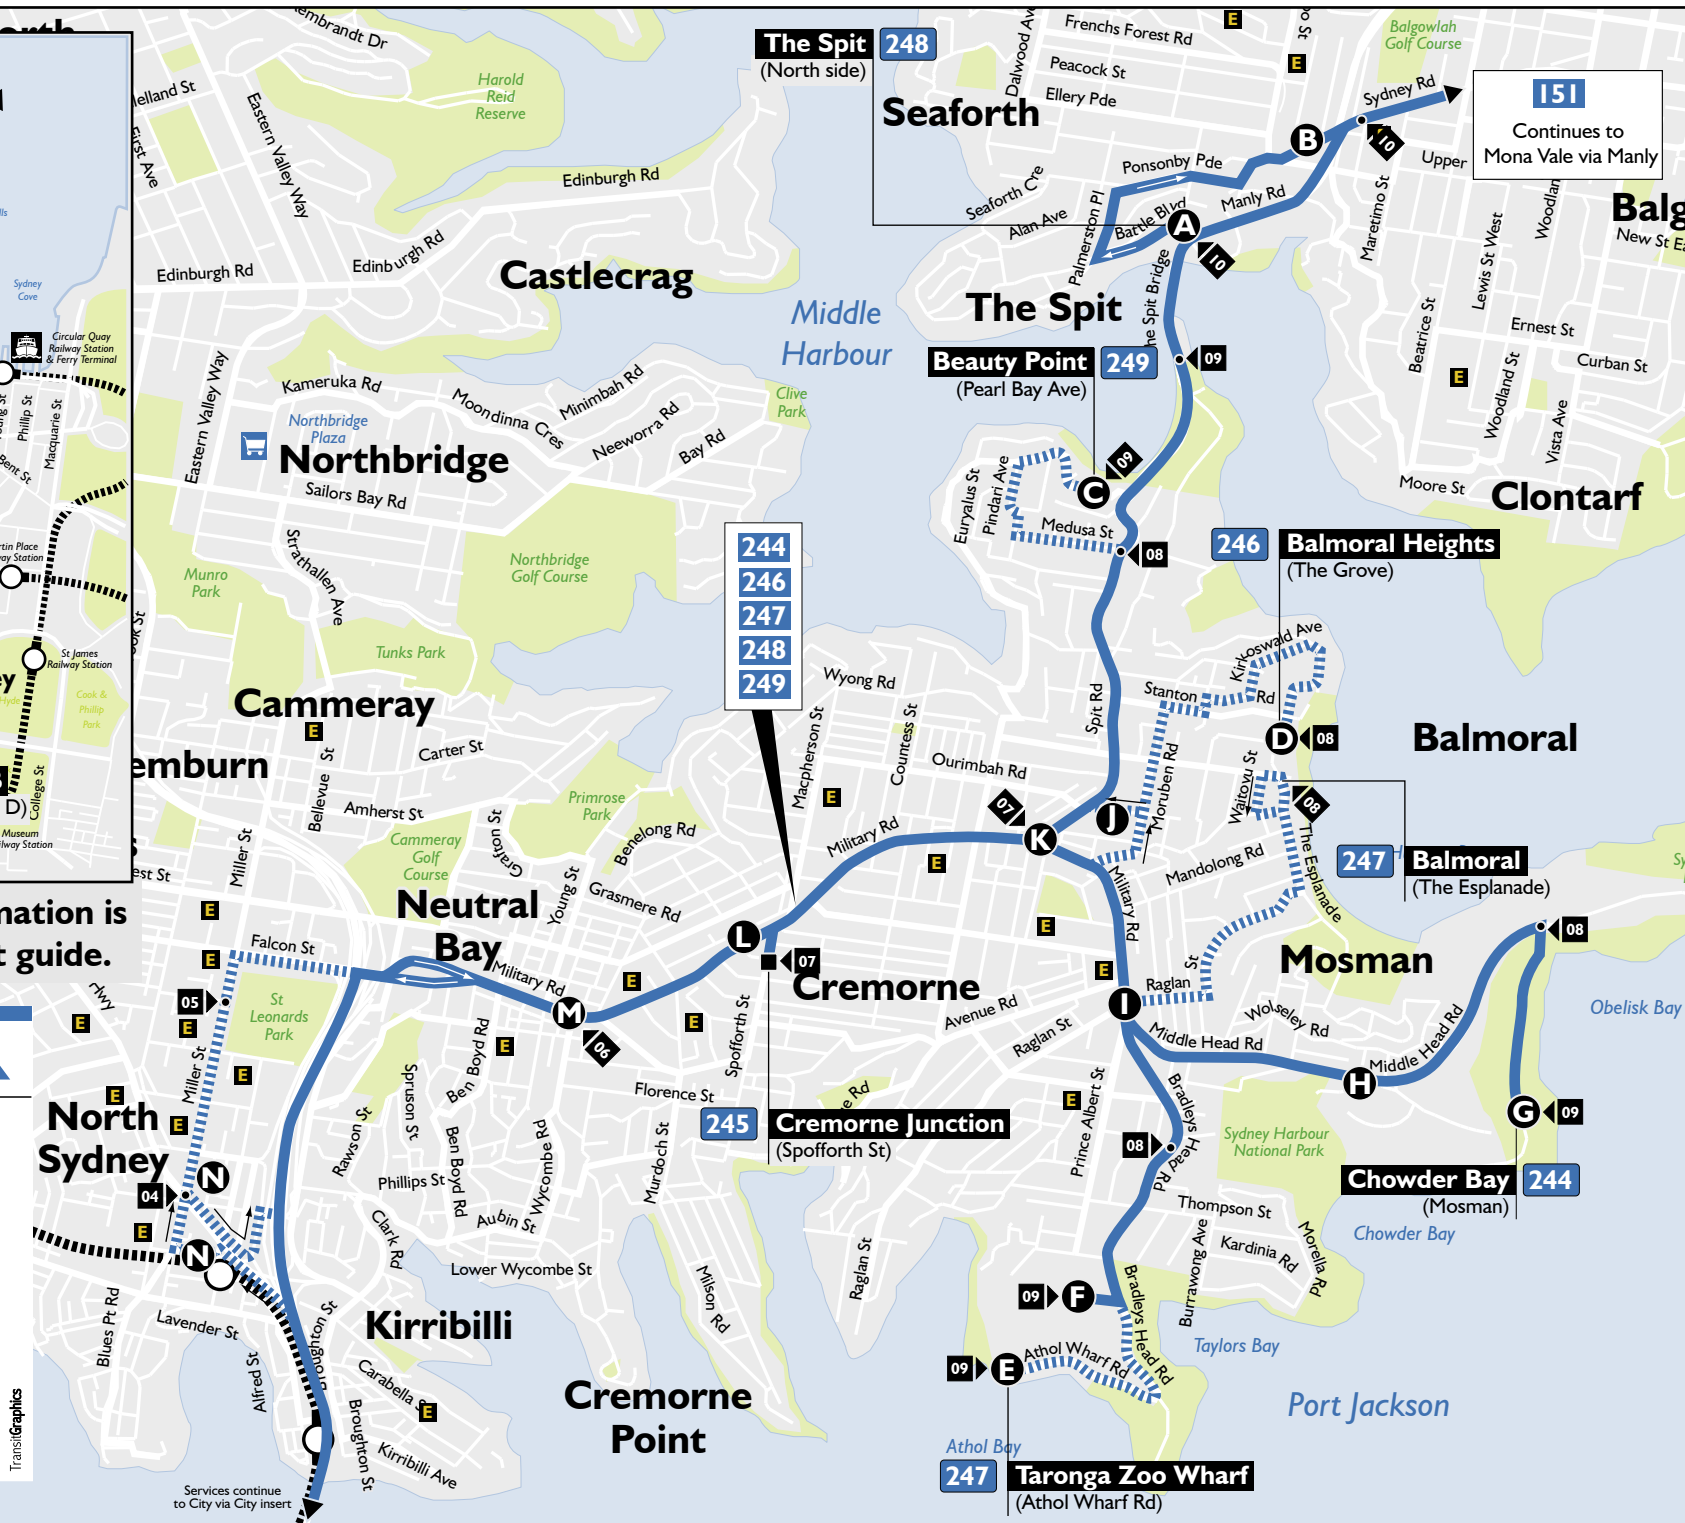

244/245/246/247/248/249 Mosman ◀ City

Sydney CBD

Fare and Ticket information is available in our ticket guide.

Legend

- Bus Route
- Timing Point (see timetable)
- 244 Indicates Route Number
- Railway Line with Station
- Limited Service (see timetable)
- Shopping Centre
- School / Educational Institution
- Section Point

Diagrammatic Map - not to scale

Services continue to City via City insert