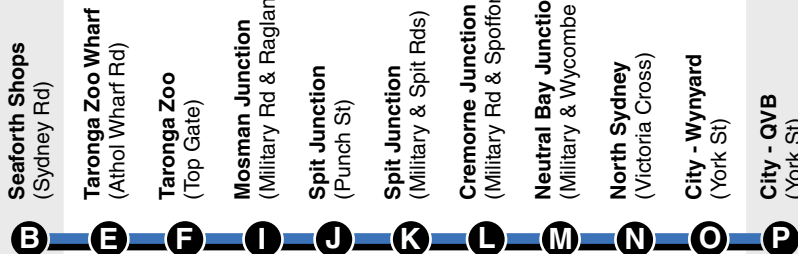

EXPLANATIONS

Sign	Description
♿	Wheelchair-accessible.
c	Continues to Railway Square.

SERVICES TO CITY

Time Period

Showing Route Number

Monday to Friday Continued...

Time Period	Route Number	Seaforth Shops (Sydney Rd)	Taronga Zoo Wharf (Athol Wharf Rd)	Taronga Zoo (Top Gate)	Mosman Junction (Military Rd & Raglan St)	Spit Junction (Punch St)	Spit Junction (Military & Spit Rds)	Cremorne Junction (Military Rd & Spofforth St)	Neutral Bay Junction (Military & Wycombe Rds)	North Sydney (Victoria Cross)	City - Wynyard (York St)	City - QVB (York St)
PM ▼	247	10:30	10:33	10:36	10:39	10:42	10:51
	L90	10:43	10:47	10:55	c10:58
	185	♿	10:54	10:57	11:00	11:09
	247	10:53	10:56	10:59	11:02	11:11
	L90	11:13	11:17	11:25	c11:28
	247	11:28	11:31	11:34	11:37	11:46
	180	11:31	11:34	11:37	11:46
	L90	f11:45	f11:49	f11:57	f12:00
	190	g11:54	g11:57	g12:00	g12:08	g12:10
	185	f11:54	f11:57	f12:00	f12:08	f12:10
	247	11:49	11:52	11:55	11:58	12:01	12:08	12:14	12:17
	190	♿	12:11	12:14	12:16	12:24	12:26	c12:26
	247	♿	12:12	12:15	12:18	12:21	12:28	12:34	12:37
	151	f12:54	f12:57	f12:59	f1:03	f1:09	f1:11
	151	♿	1:24	1:27	1:29	1:33	1:39	1:41
151	♿	f1:54	f1:57	f1:59	f2:03	f2:09	f2:11	
151	2:24	2:27	2:29	2:33	2:39	2:41	
151	♿	3:24	3:27	3:29	3:33	3:39	3:41	
151	♿	4:24	4:28	4:30	4:37	4:44	4:47	