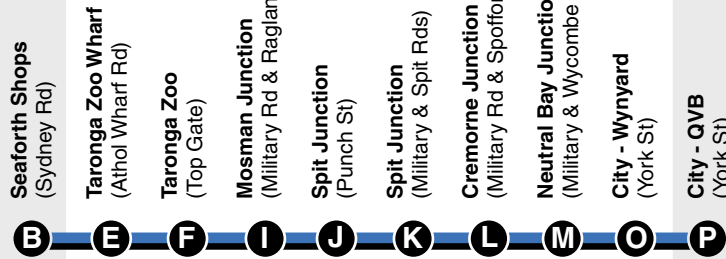

SERVICES TO CITY

Time Period

Showing Route Number

Sunday & Holidays Continued...

Time Period	Route Number	Seaforth Shops (Sydney Rd)	Taronga Zoo Wharf (Athol Wharf Rd)	Taronga Zoo (Top Gate)	Mosman Junction (Military Rd & Raglan St)	Spit Junction (Punch St)	Spit Junction (Military & Spit Rds)	Cremorne Junction (Military Rd & Spofforth St)	Neutral Bay Junction (Military & Wycombe Rds)	City - Wynyard (York St)	City - QVB (York St)
AM	L90 ♿	10:22	10:27	10:35	c10:38
	169 ♿	10:18	10:27	10:31	10:34	10:43	10:46
	L90 ♿	10:42	10:47	10:55	c10:58
	247 ♿	10:34	10:39	10:44	10:48	10:51	11:00	11:03
	243 ♿	10:56	11:05
	184	10:53	10:57	11:00	11:09	11:12
	L90 ♿	11:02	11:07	11:15	c11:18
	246	11:08	11:09	11:13	11:16	11:25
	247 ♿	10:59	11:04	11:09	11:14	11:18	11:21	11:30	11:33
	L85 ♿	11:17	11:20	11:22	11:30
	180	11:18	11:22	11:25	11:34	11:37
	L90 ♿	11:22	11:27	11:35	c11:38
	169 ♿	11:18	11:27	11:31	11:34	11:43	11:46
	L90 ♿	11:42	11:47	11:55	c11:58
	PM	247 ♿	11:34	11:39	11:44	11:48	11:51	12:00
243 ♿		11:56	12:05
183		11:53	11:57	12:00	12:09	12:12
L90 ♿		12:02	12:07	12:15	c12:18
246		12:08	12:09	12:13	12:16	12:25
247 ♿		11:59	12:04	12:09	12:14	12:18	12:21	12:30	12:33
L85 ♿		12:17	12:20	12:22	12:30
180		12:18	12:22	12:25	12:34	12:37
L90 ♿		12:22	12:27	12:35	c12:38
169 ♿		12:18	12:27	12:31	12:34	12:43	12:46
L90 ♿		12:42	12:47	12:55	c12:58
247 ♿		12:34	12:39	12:44	12:48	12:51	1:00	1:03
243 ♿		12:56	1:05
183		12:53	12:57	1:00	1:09	1:12
L90 ♿		1:02	1:07	1:15	c1:18
246	1:08	1:09	1:13	1:16	1:25	
247 ♿	12:59	1:04	1:09	1:14	1:18	1:21	1:30	1:33	
L85 ♿	1:17	1:20	1:22	1:30	
180	1:18	1:22	1:25	1:34	1:37	
L90 ♿	1:22	1:27	1:35	c1:38	
169 ♿	1:18	1:27	1:31	1:34	1:43	1:46	
L90 ♿	1:42	1:47	1:55	c1:58	
247 ♿	1:34	1:39	1:44	1:48	1:51	2:00	2:03	
243 ♿	1:56	2:05	
183	1:53	1:57	2:00	2:09	2:12	

EXPLANATIONS

Sign **Description**

- ♿ Wheelchair-accessible.
- c Continues to Railway Square.

am - normal type / pm - bold type

SERVICES TO CITY

Time Period

Showing Route Number

B Seafarth Shops
(Sydney Rd)