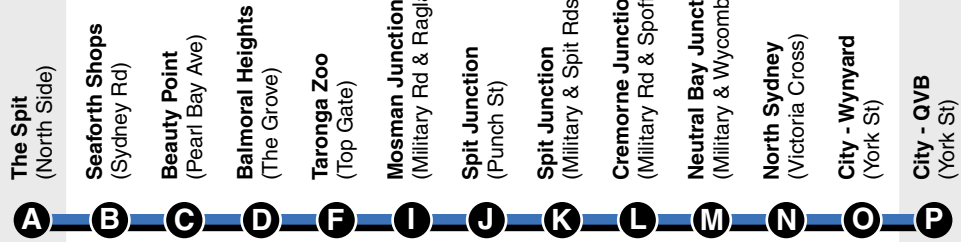

Routes L80, L85

Takes up & sets down only at Spit Junction, Cremorne Junction, Neutral Bay Junction, then sets down only at Lang Park and Wynyard.

Routes L88, L90

Takes up & sets down only at Spit Junction, Neutral Bay Junction, Lang Park, Wynyard, then sets down at City - QVB. Most journeys continue to Railway Square.

SCHOOL CHILDREN RESTRICTIONS

School children may be restricted from travel on part or all of the following journeys:-

Route 171	7:12am from Seaforth Shops
Route 248	7:27 and 7:47am from The Spit
Route 249	8:06am from Beauty Point

SERVICES TO CITY

Time Period

Showing Route Number

Monday to Friday

AM	A	B	C	D	F	I	J	K	L	M	N	O	P
151	4:24	4:28	4:30	4:37	4:44	4:47
184	4:54	4:58	5:00	5:07	5:13	5:16
248	5:04	5:08	5:17	5:21	5:23	5:30	5:36
188	5:24	5:28	5:30	5:38	c5:41
178	5:34	5:38	5:40	5:47	5:53
L90	5:44	5:48	5:48	5:56	5:56	c5:59
247	b5:49	5:52	5:56	5:58	6:05	6:11
184	6:01	6:05	6:07	6:15
173	5:58	6:07	6:11	6:13	6:21
247	6:04	6:07	6:11	6:13	6:20	6:26
L90	6:14	6:18	6:26	c6:29
176	6:18	6:22	6:24	6:33
247	6:15	6:19	6:22	6:26	6:28	6:37	6:43
L80	6:30	6:32	6:34	6:42
185	6:29	6:33	6:35	6:44
172	6:25	6:34	6:38	6:40	6:49
247	b6:34	6:37	6:41	6:43	6:52	6:58
179	6:42	6:46	6:48	6:57
L90	6:44	6:48	6:56	c6:59
168	6:37	6:46	6:50	6:52	7:01
243	6:53	7:02
249	6:41	6:49	6:53	6:55	7:04
L85	6:54	6:56	6:58	7:06
171	6:43	6:53	6:57	6:59	7:08
E66	6:58	7:00	7:10
247	6:50	6:54	6:57	7:01	7:03	7:12
L80	7:00	7:02	7:04	7:12
176	7:00	7:04	7:06	7:15
L88	7:02	7:06	7:14	c7:17
173	6:53	7:02	7:06	7:08	7:17
245	d7:09	7:11	7:20
175	7:08	7:12	7:14	7:23
L80	7:10	7:12	7:14	7:23
247	7:04	7:08	7:11	7:15	7:17	7:26
249	e7:14	7:18	7:20	7:29
175	7:16	7:20	7:22	7:31
L90	7:18	7:23	7:32	c7:35
245	7:23	7:32
243	7:24	7:33
E68	7:11	7:21	7:23	7:34
246	7:19	7:23	7:34
247	7:17	7:21	7:25	7:27	7:36
L80	7:22	7:25	7:27	7:36
E66	7:24	7:27	7:38
171	7:12	7:25	7:29	7:31	7:40