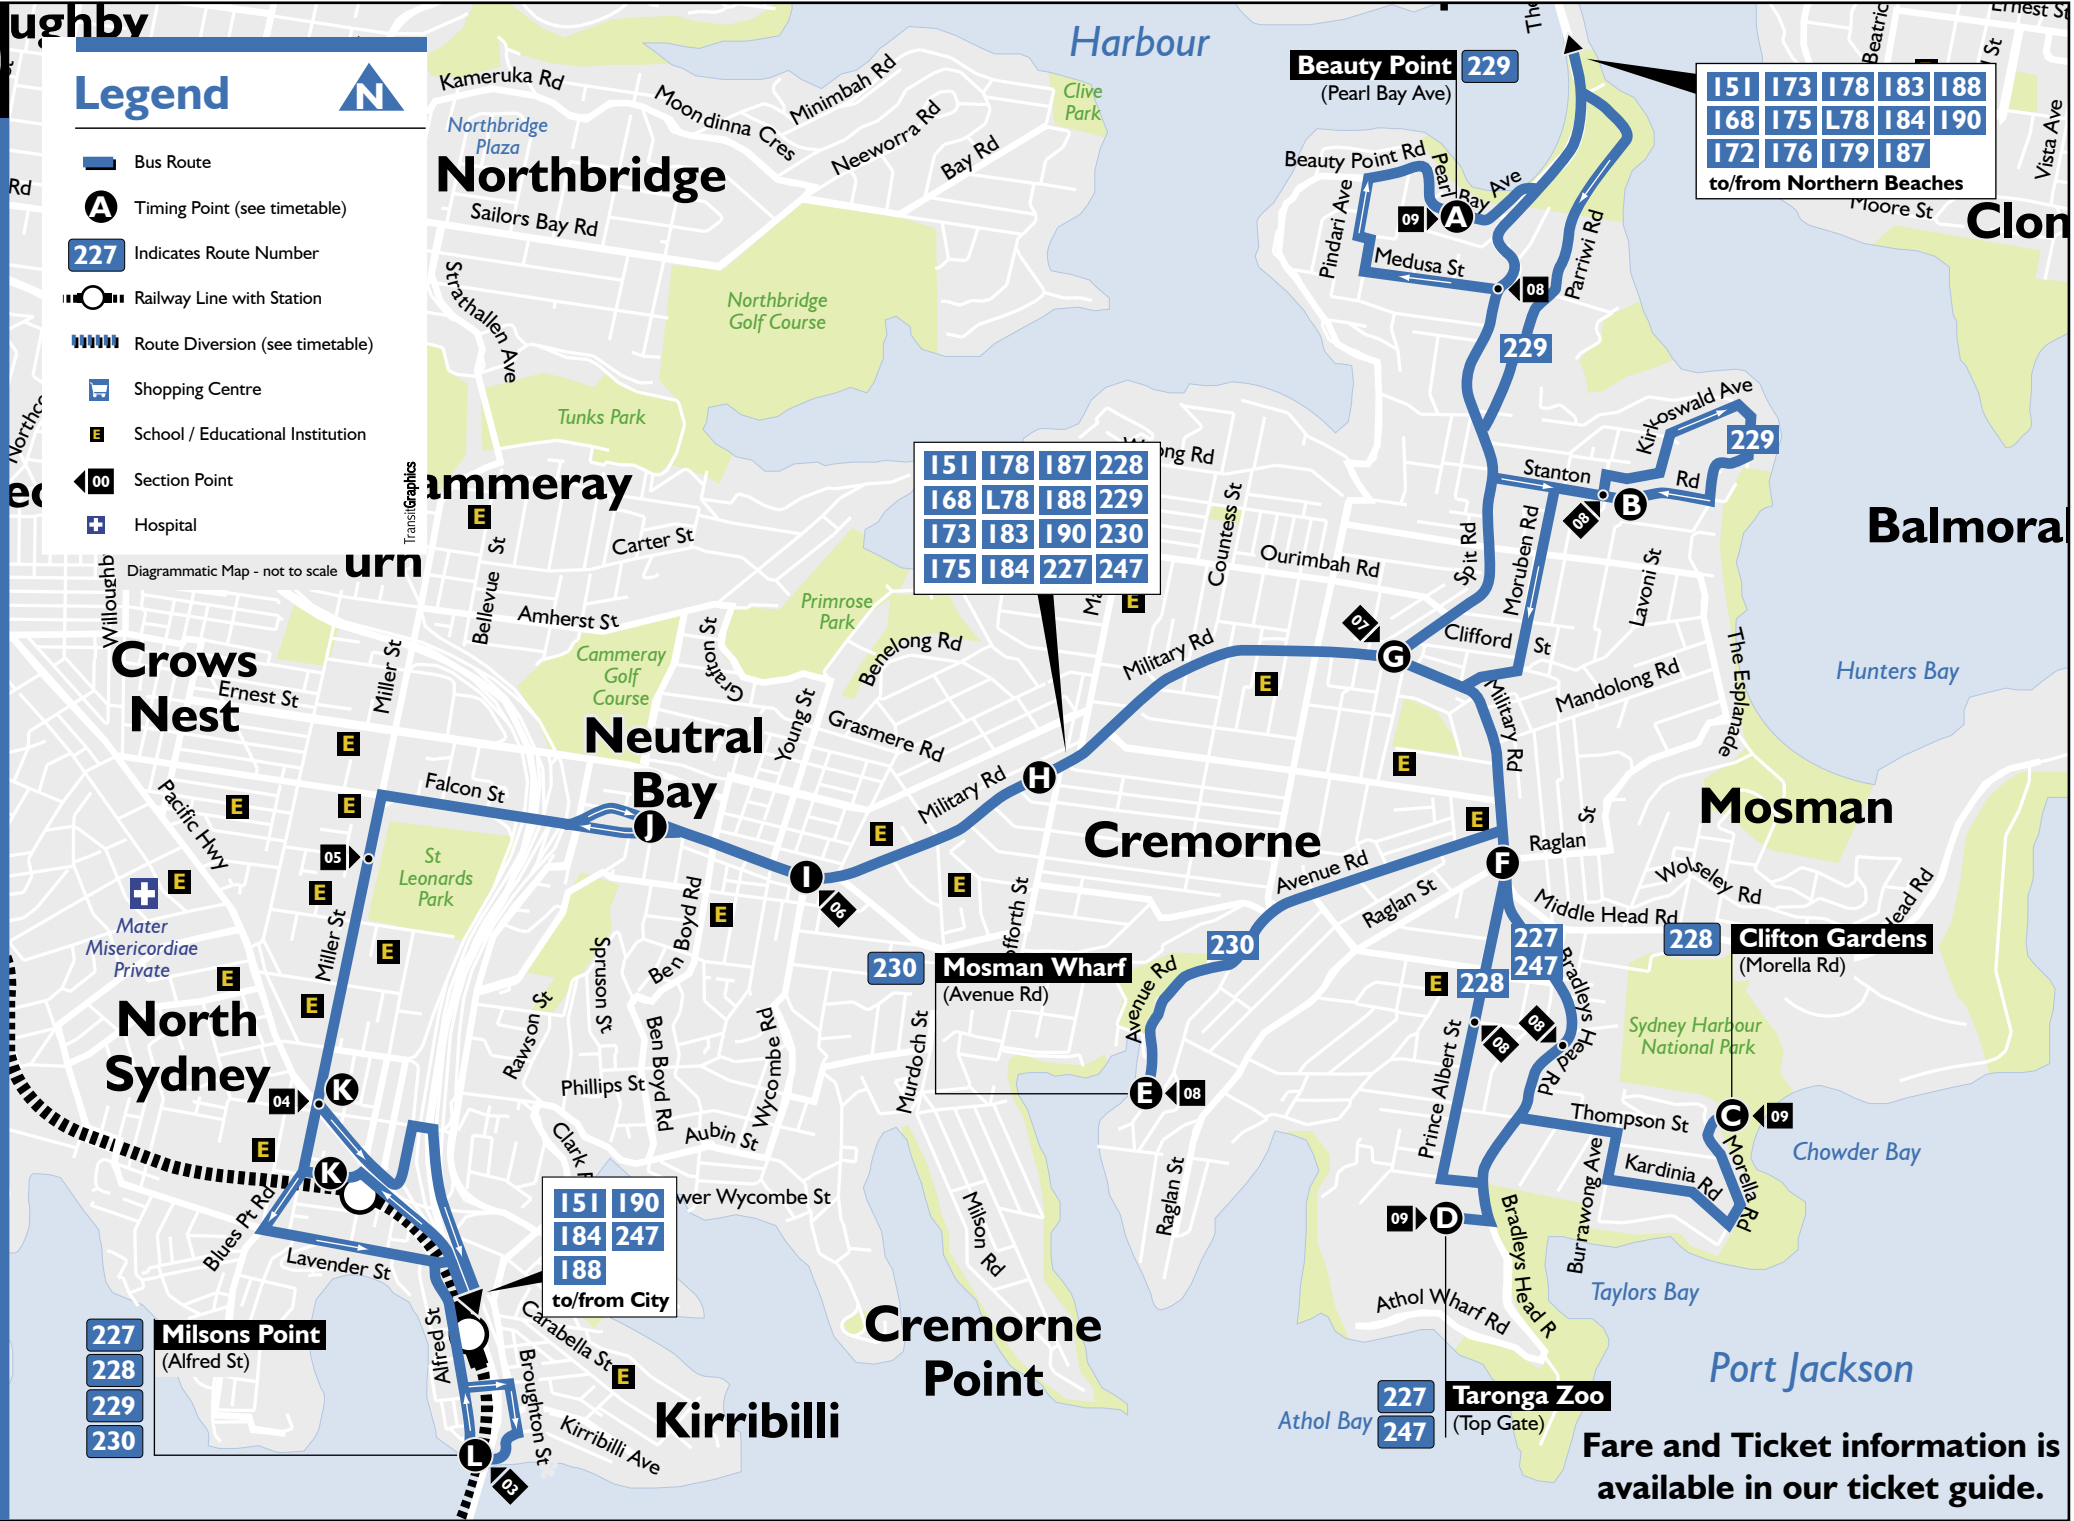

ughby

Legend

- Bus Route
- Timing Point (see timetable)
- Indicates Route Number
- Railway Line with Station
- Route Diversion (see timetable)
- Shopping Centre
- School / Educational Institution
- Section Point
- Hospital

Diagrammatic Map - not to scale

227/228/229/230 Mosman Milsons Point

151	173	178	183	188
168	175	L78	184	190
172	176	179	187	

to/from Northern Beaches

151	178	187	228
168	L78	188	229
173	183	190	230
175	184	227	247

151	190
184	247
188	

to/from City

227	Milsons Point (Alfred St)
228	
229	
230	

227	Taronga Zoo (Top Gate)
247	

Fare and Ticket information is available in our ticket guide.