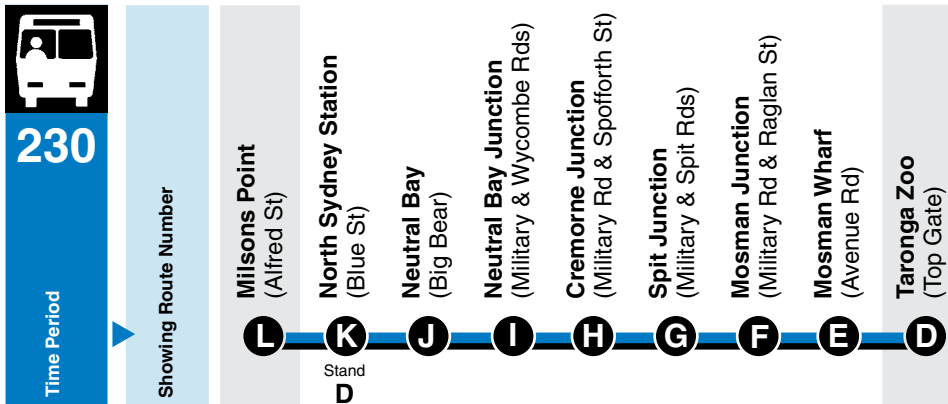

SERVICES FROM MILSONS POINT

Saturday Continued...

PM	230	2:06	2:11	2:21	2:22	2:24	2:28	.....	2:39	.....
▼	230	2:36	2:41	2:51	2:52	2:54	2:58	.....	3:09	.....
	230	3:06	3:11	3:21	3:22	3:24	3:28	.....	3:39	.....
	230	3:36	3:41	3:51	3:52	3:54	3:58	.....	4:09	.....
	230	4:06	4:11	4:21	4:22	4:24	4:28	.....	4:39	.....
	230	4:36	4:41	4:51	4:52	4:54	4:58	.....	5:09	.....
	230	5:06	5:11	5:21	5:22	5:24	5:28	.....	5:39	.....
	230	5:36	5:41	5:51	5:52	5:54	5:58	.....	6:09	.....
	230	6:07	6:12	6:22	6:23	6:25	6:29	.....	6:38	.....
	230	6:47	6:52	7:01	7:02	7:04	7:08	.....	7:17	.....
	230	7:25	7:30	7:39	7:40	7:42	7:46	.....	7:55	.....
	230	8:20	8:25	8:32	8:33	8:35	8:39	.....	8:46	.....
	230	9:05	9:10	9:17	9:18	9:20	9:24	.....	9:31	.....
	230	9:50	9:55	10:02	10:03	10:05	10:09	.....	10:16	.....
	230	10:35	10:40	10:47	10:48	10:50	10:54	.....	11:01	.....
	230	11:20	11:25	11:32	11:33	11:35	11:39	.....	11:46	.....
	247	.....w	11:45	11:52	11:53	11:55	11:59	12:02	.....	.....
	230	11:50	11:55	12:02	12:03	12:05	12:09	.....	12:16	.....
AM	151	.....	q12:29	12:32	12:33	12:35	12:38	.....	.....	.....
▼	151	.....	q1:03	1:06	1:07	1:09	1:12	.....	.....	.....
	151	.....	q1:33	1:36	1:37	1:39	1:42	.....	.....	.....
	151	.....	q2:03	2:06	2:07	2:09	2:12	.....	.....	.....
	151	.....	q2:33	2:36	2:37	2:39	2:42	.....	.....	.....
	151	.....	q3:03	3:06	3:07	3:09	3:12	.....	.....	.....
	151	.....	q3:33	3:36	3:37	3:39	3:42	.....	.....	.....
	151	.....	q4:03	4:08	4:09	4:11	4:15	.....	.....	.....

EXPLANATIONS

Sign	Description
♿	Wheelchair-accessible.
q	Commences from City - QVB.
w	Commences from City - Wynyard.