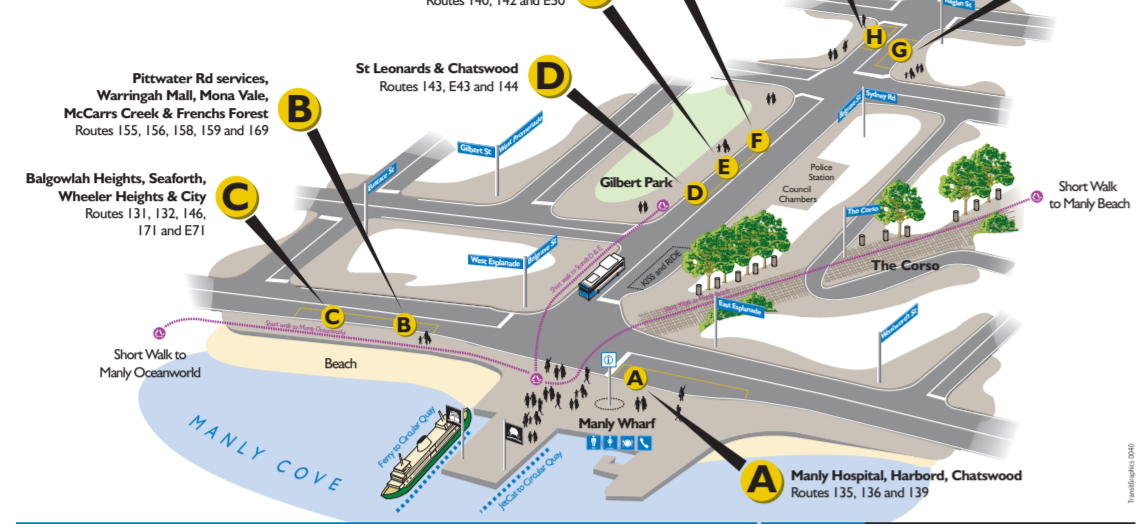

Northern Region Guide

Welcome to Manly Wharf Interchange

Manly Wharf
Sydney Buses
Safe, Clean & Convenient

Bus Stop Guide

Sydney Buses Services do not operate in this area.
Please call 131 500 for information.