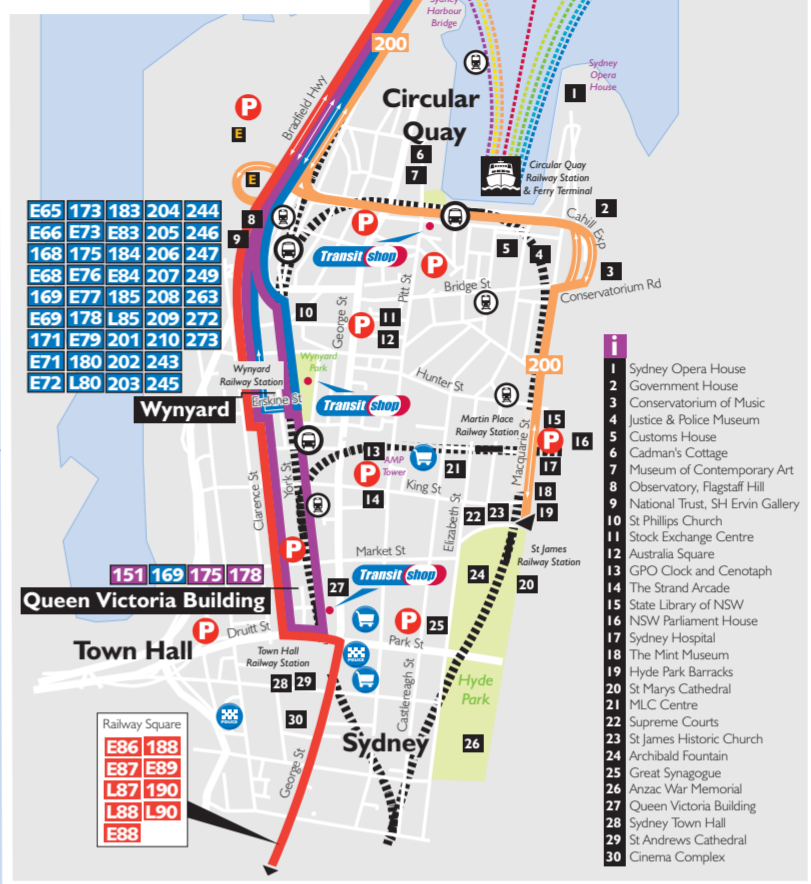

Sydney CBD Bus Service Insert

Continues on Western Region Guide No. 1

Legend

- Police Station
- Post Office
- Hospital
- Shopping Centres
- Railway Station
- Educational Institutions
- Sporting Facility
- Local Icons
- Bus Route
- Bus Route Terminus

Transport Infoline
131500
www.131500.com.au