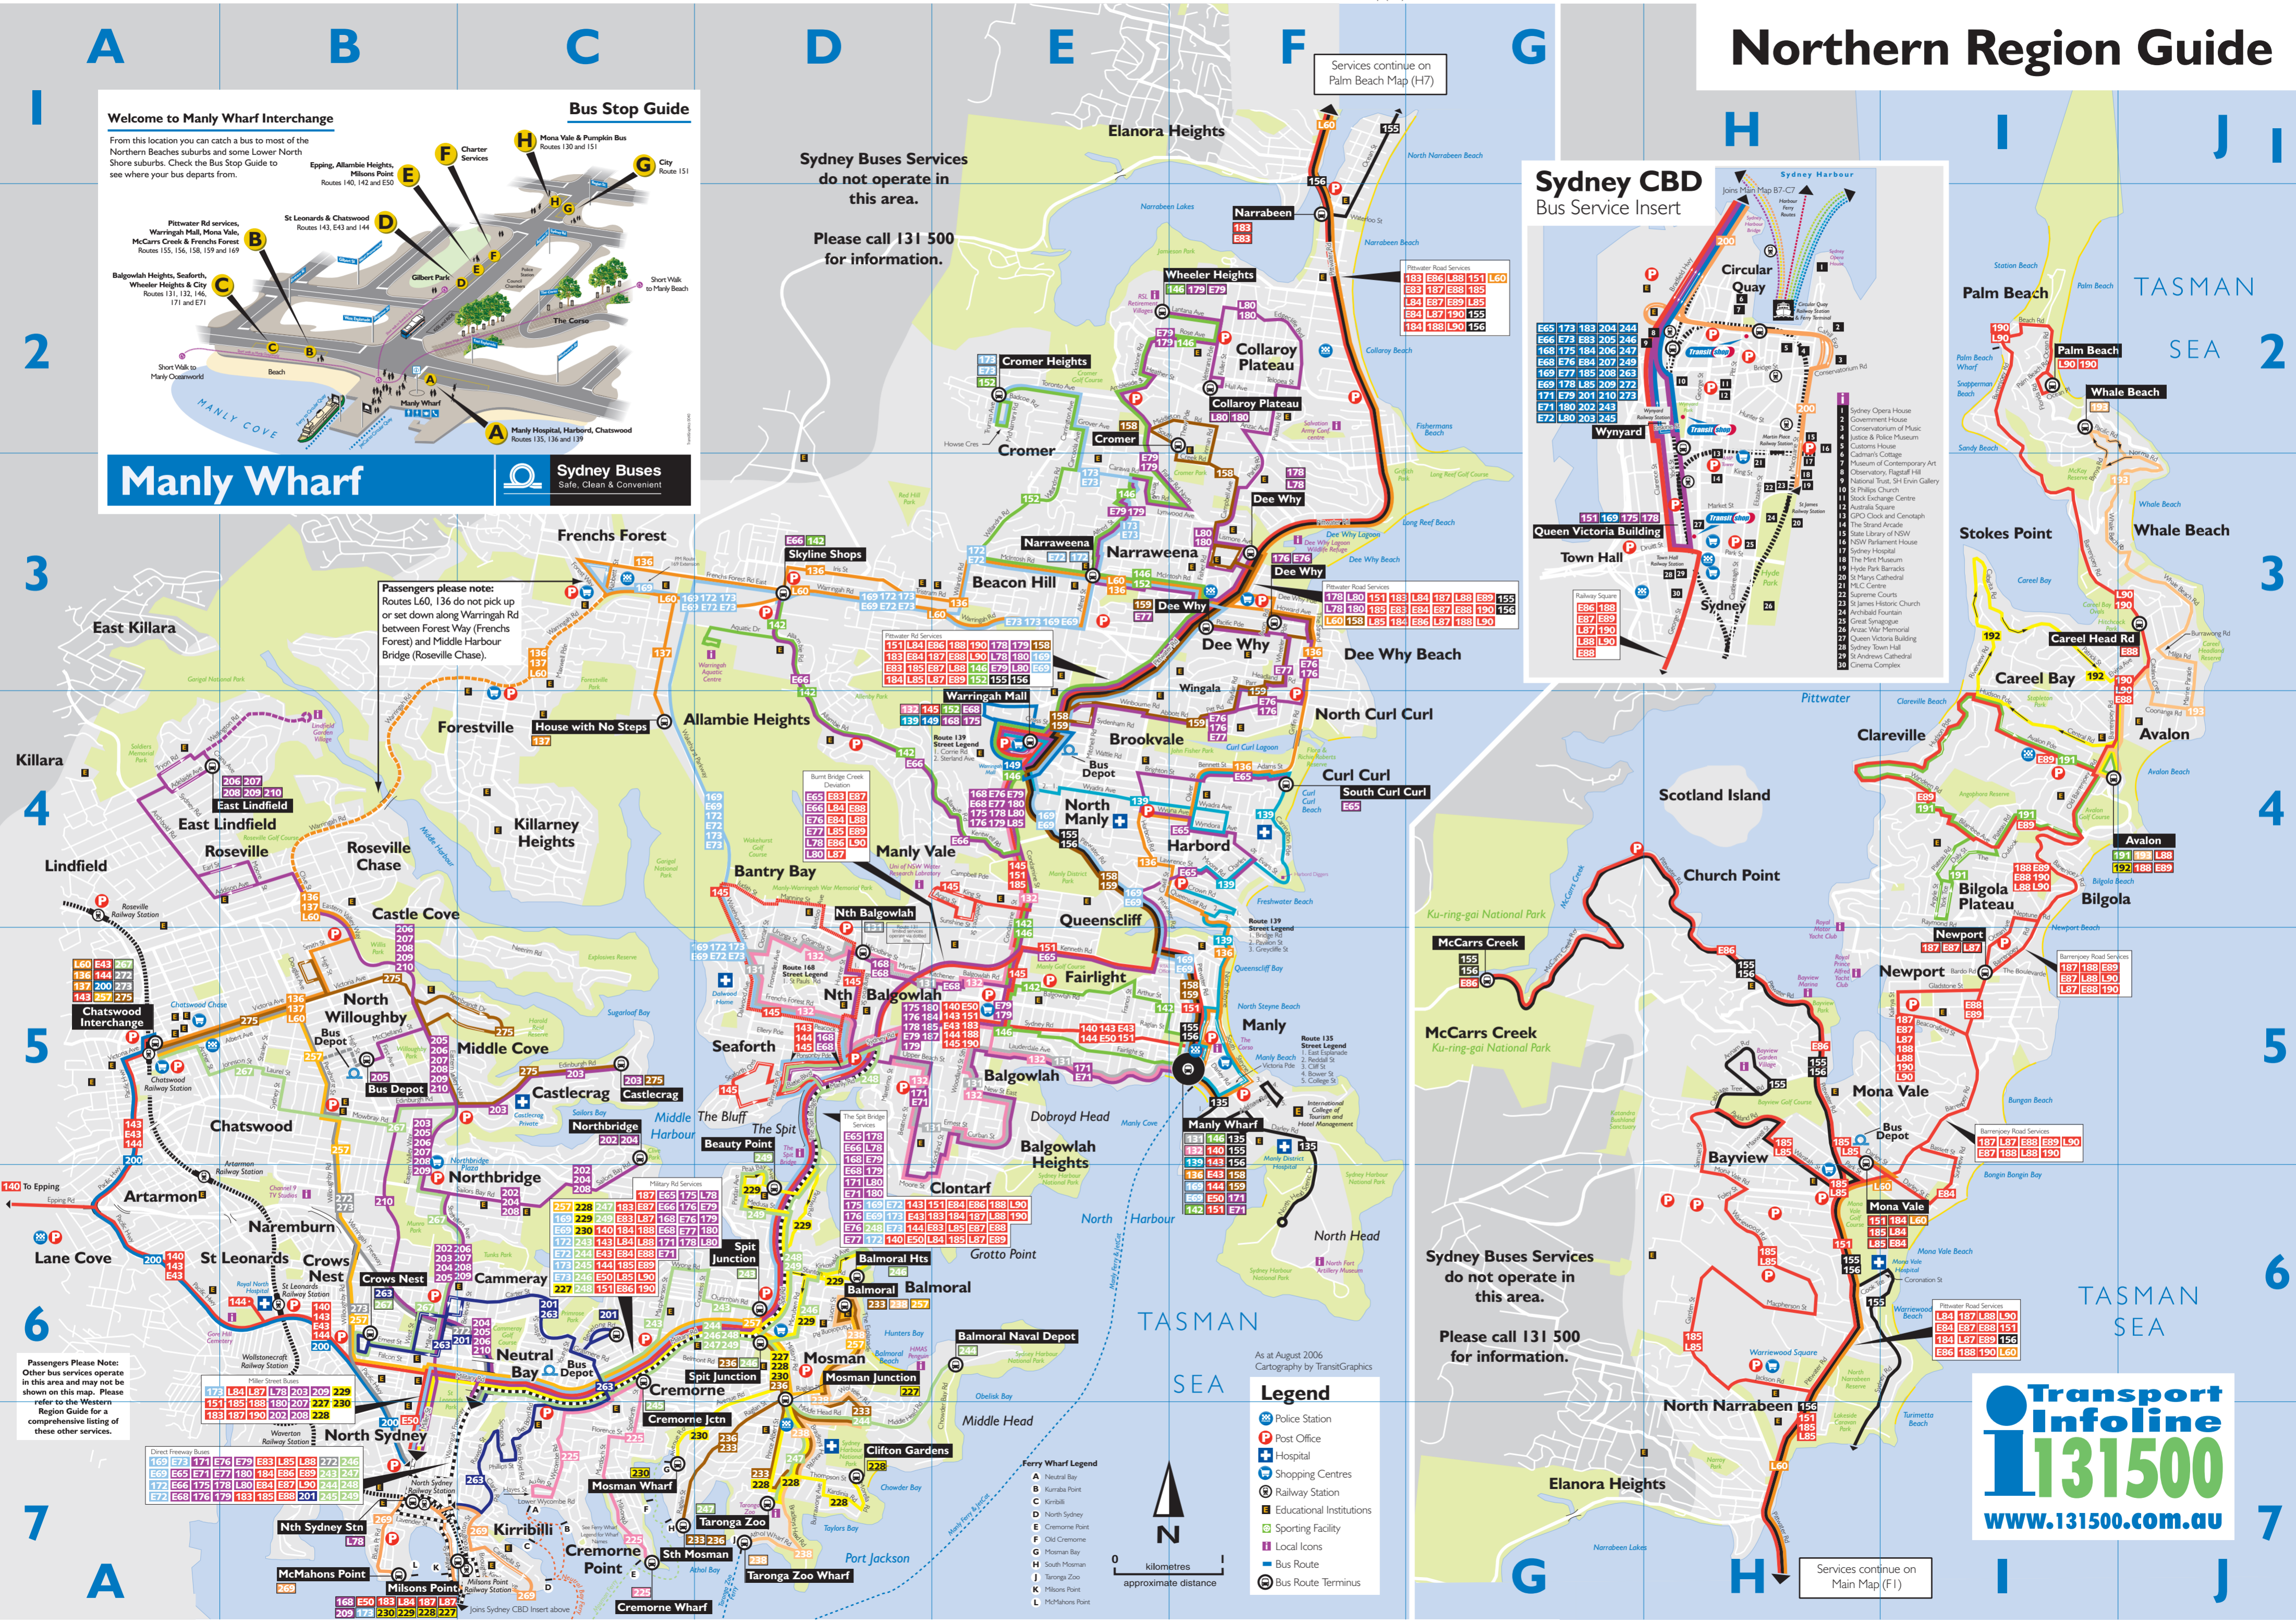

Sydney CBD Bus Service Insert

Continues on Western Region Guide No. 1

Legend

- Police Station
- Post Office
- Hospital
- Shopping Centres
- Railway Station
- Educational Institutions
- Sporting Facility
- Local Icons
- Bus Route
- Bus Route Terminus

Transport Infoline
131500
www.131500.com.au